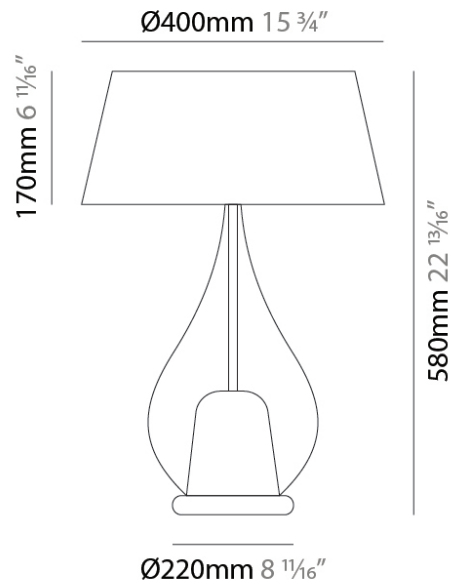

PROJECT	
TYPE	
SPECIFIER	
QUANTITY	
DATE	

ZOE VINCENT - PORTABLE PORTABLE

D144029-

base number Finish
Options

1. To build a product code in our configurator select the specify button on the base model # product page
2. To build a manual product code on this datasheet choose from the options listed below in blue font and add the suffix to the base model #

GENERAL

Series: Zoe
Subseries: Zoe Vincent - Portable
Brand: Cangini & Tucci
Division: Design
Mounting Type: Portable
Mounting Location: Table
Subcategory: Ambient

PHYSICAL

Shape: Teardrop
Diameter (mm): 400
Diameter (in): 15 3/4
Height (mm): 580
Height (in): 22 13/16
Light Distribution: Omnidirectional
Weight (kg): 1.92
Weight (lbs): 4.23
Diffuser: Glass - Opal
[Fixture Finish: MSB / TRA](#)
Holder Finish: BLK
Fixture Material: Glass / Metal

ELECTRICAL

Number of Lamps: 1
Lamp Type: LED + LED Retrofit
Input Wattage (W): 4.3
Bulb Included: Bulb Not Included
Max. Wattage Per Lamp (W): 8
Lamp Base: E26
Dimming: Non-Dimmable
Input Voltage (V): 120

LED

Number of LEDs: 1
Color Temperature (°K): 3000
Max. Delivered Lumen (lm): 350
Nominal Lumen (lm): 350

OPTICAL

RATINGS AND CERTIFICATIONS

Certified By: Certified for North American Standards
IP rating: IP20