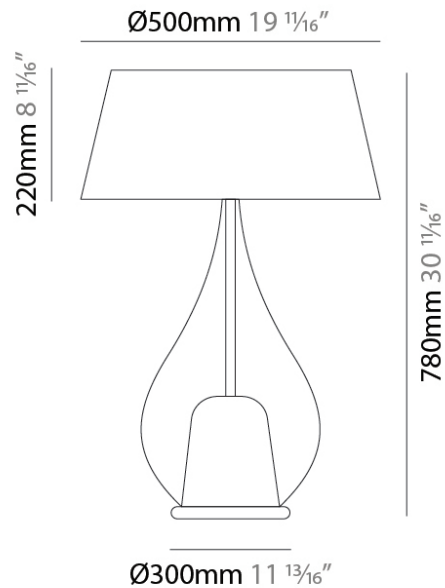

PROJECT	_____
TYPE	_____
SPECIFIER	_____
QUANTITY	_____
DATE	_____

ZOE VINCENT - PORTABLE PORTABLE

D144030-

base number   Finish
Options

1. To build a product code in our configurator select the specify button on the base model # product page
2. To build a manual product code on this datasheet choose from the options listed below in blue font and add the suffix to the base model #

GENERAL

Series: Zoe
Subseries: Zoe Vincent - Portable
Brand: Cangini & Tucci
Division: Design
Mounting Type: Portable
Mounting Location: Table
Subcategory: Ambient

PHYSICAL

Shape: Teardrop
Diameter (mm): 500
Diameter (in): 19 11/16
Height (mm): 780
Height (in): 30 11/16
Light Distribution: Omnidirectional
Weight (kg): 3.435
Weight (lbs): 7.57
Diffuser: Glass - Opal
[Fixture Finish: MSB / TRA](#)
Holder Finish: BLK
Fixture Material: Glass / Metal

ELECTRICAL

Number of Lamps: 1
Lamp Type: LED + LED Retrofit
Input Wattage (W): 4.3
Bulb Included: Bulb Not Included
Max. Wattage Per Lamp (W): 8
Lamp Base: E26
Dimming: Non-Dimmable
Input Voltage (V): 120

LED

Number of LEDs: 1
Color Temperature (°K): 3000
Max. Delivered Lumen (lm): 350
Nominal Lumen (lm): 350

OPTICAL

RATINGS AND CERTIFICATIONS

Certified By: Certified for North American Standards
IP rating: IP20